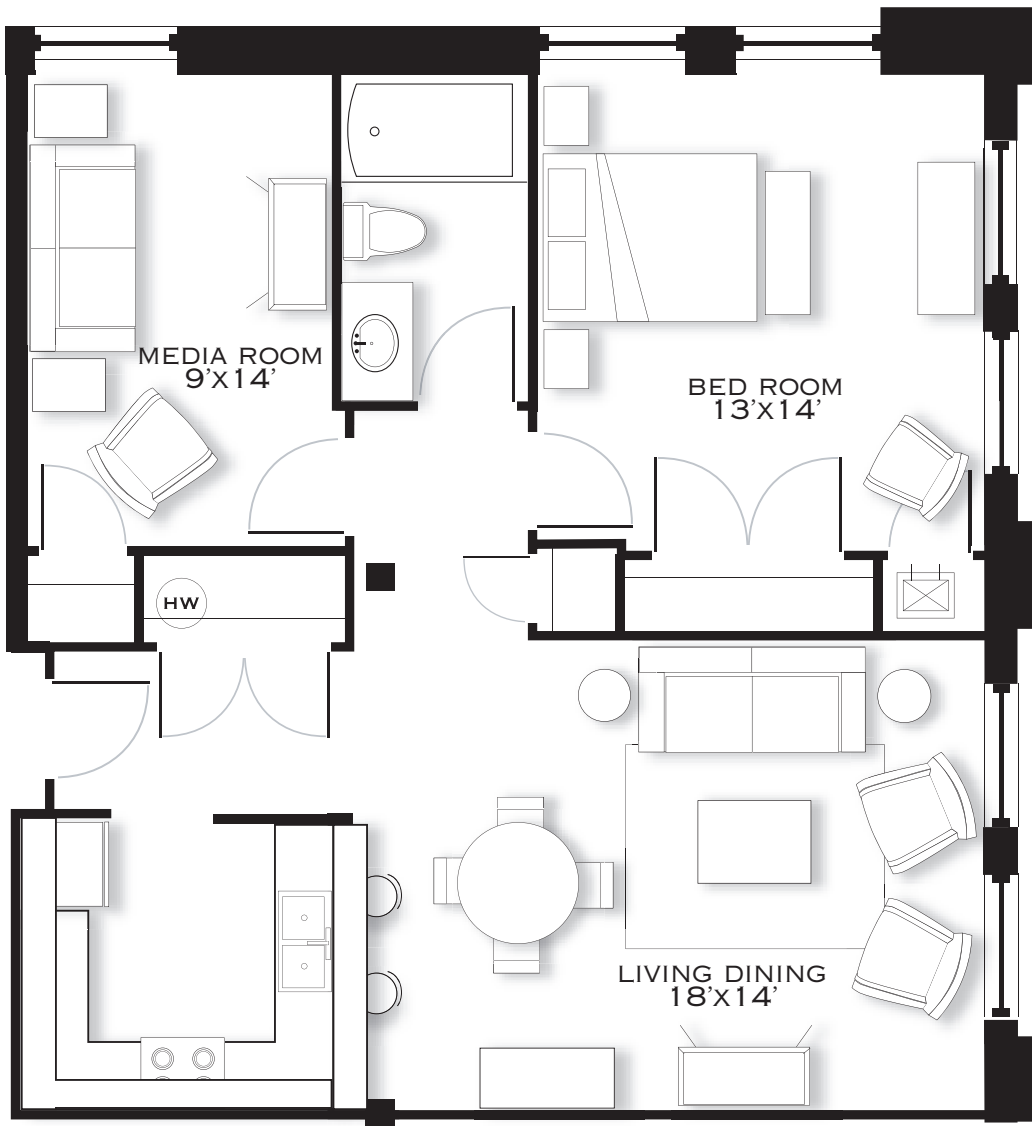

# Heritage Place

HISTORIC LIVING IN DOWNTOWN ORILLIA

# H

APARTMENT STYLE H / APPROX 920 SQ FT  
CONCEPTUAL PLAN, ACTUAL PLAN MAY DIFFER SLIGHTLY