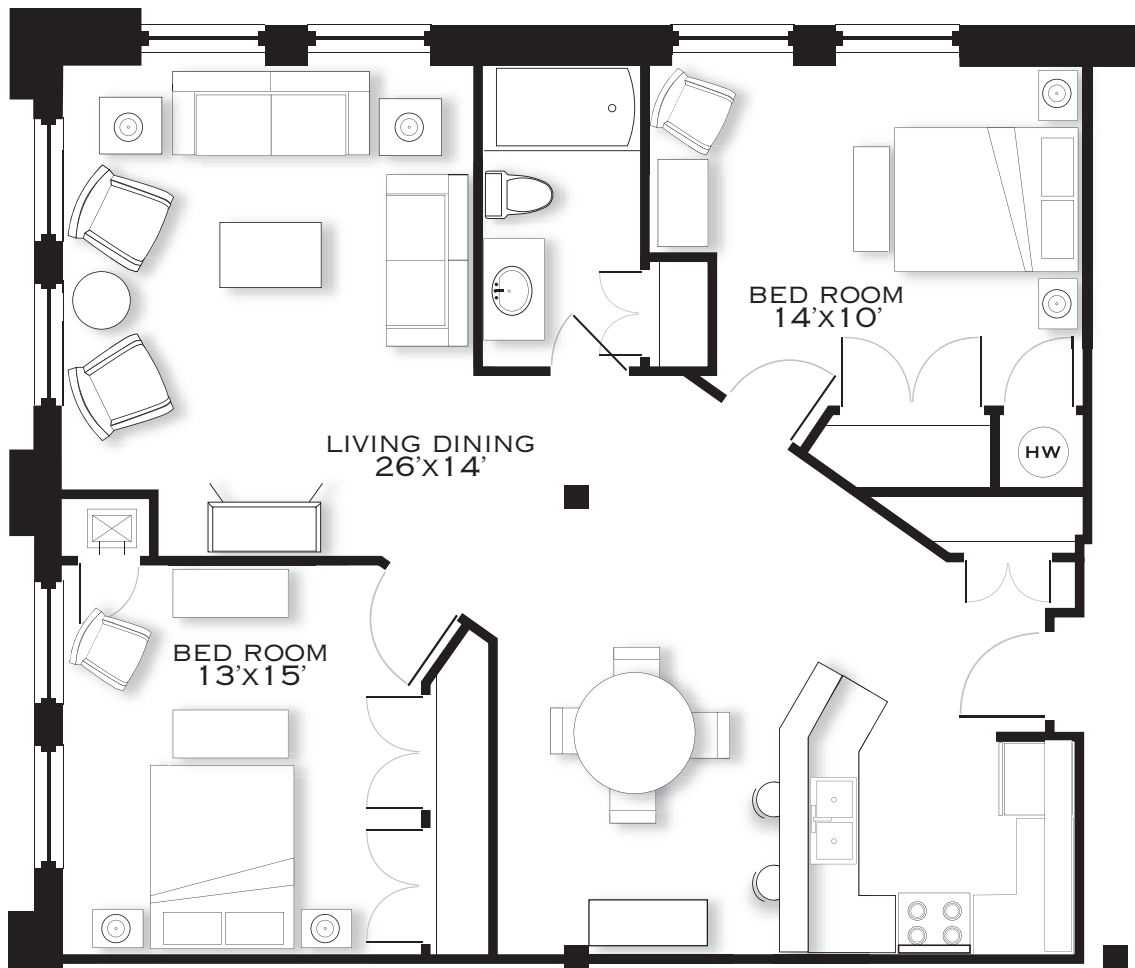

Heritage Place

HISTORIC LIVING IN DOWNTOWN ORILLIA

G

APARTMENT STYLE G / APPROX 1100 SQ FT
CONCEPTUAL PLAN, ACTUAL PLAN MAY DIFFER SLIGHTLY