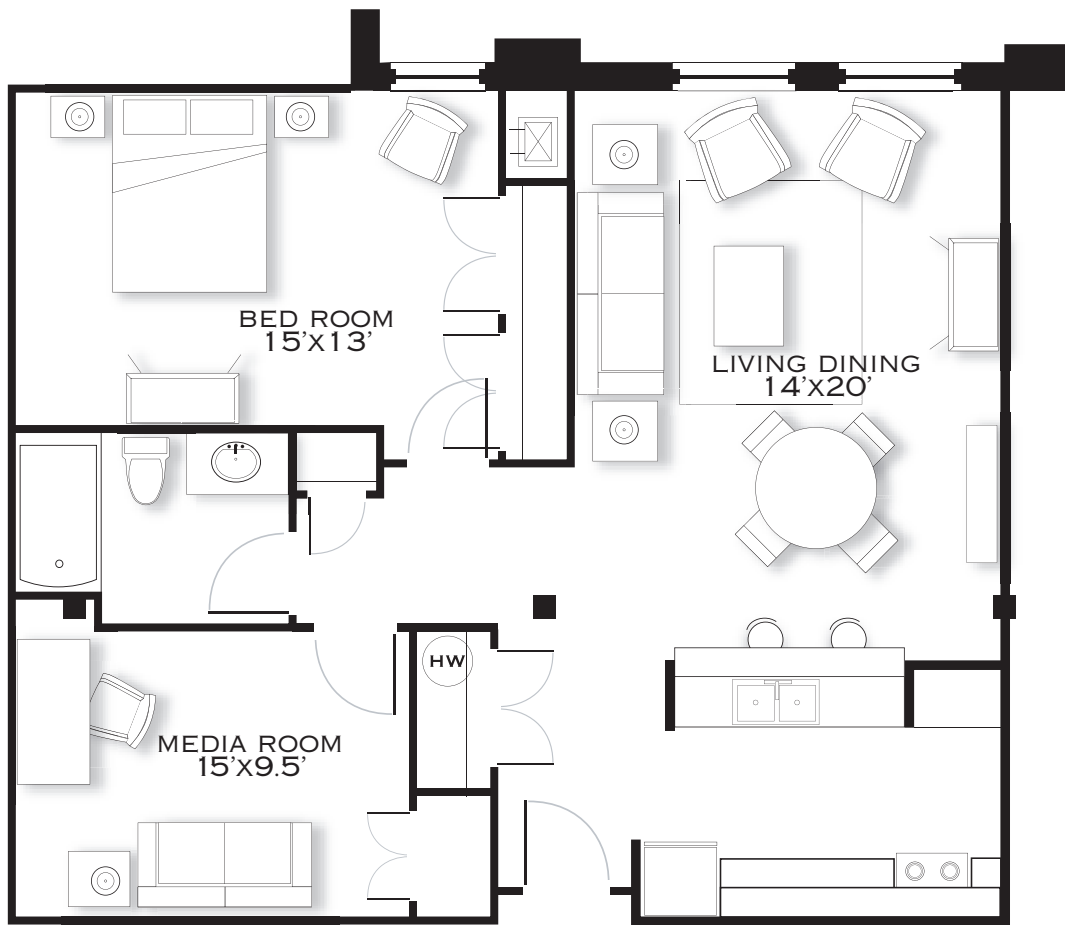

Heritage Place

HISTORIC LIVING IN DOWNTOWN ORILLIA

F

APARTMENT STYLE F / APPROX 950 SQ FT

CONCEPTUAL PLAN, ACTUAL PLAN MAY DIFFER SLIGHTLY