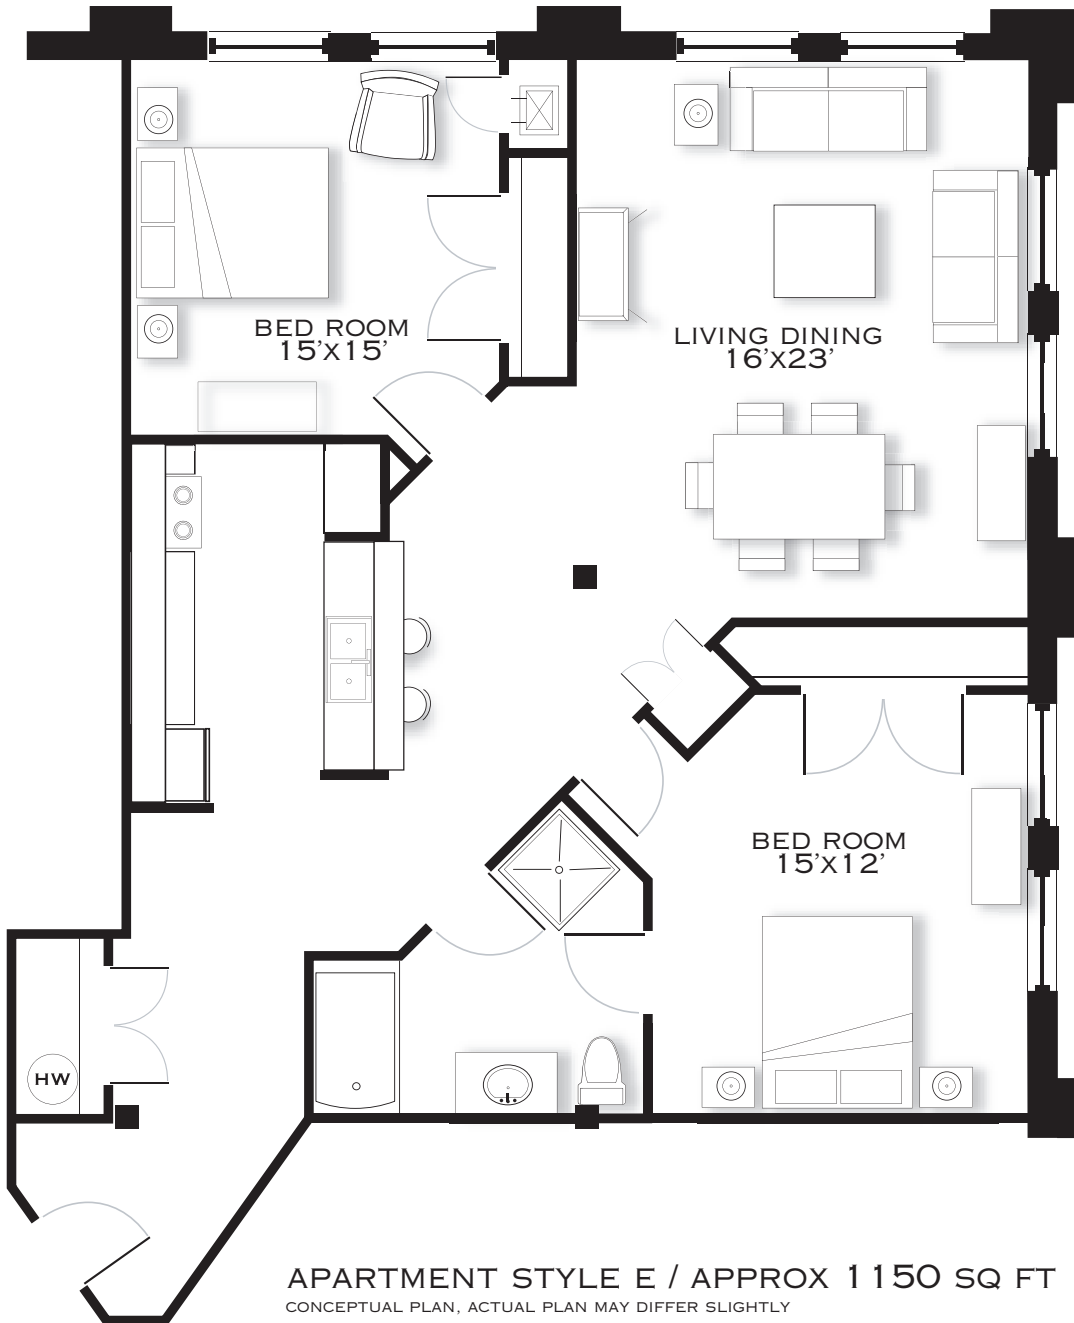

Heritage Place

HISTORIC LIVING IN DOWNTOWN ORILLIA

E

APARTMENT STYLE E / APPROX 1150 SQ FT
CONCEPTUAL PLAN, ACTUAL PLAN MAY DIFFER SLIGHTLY