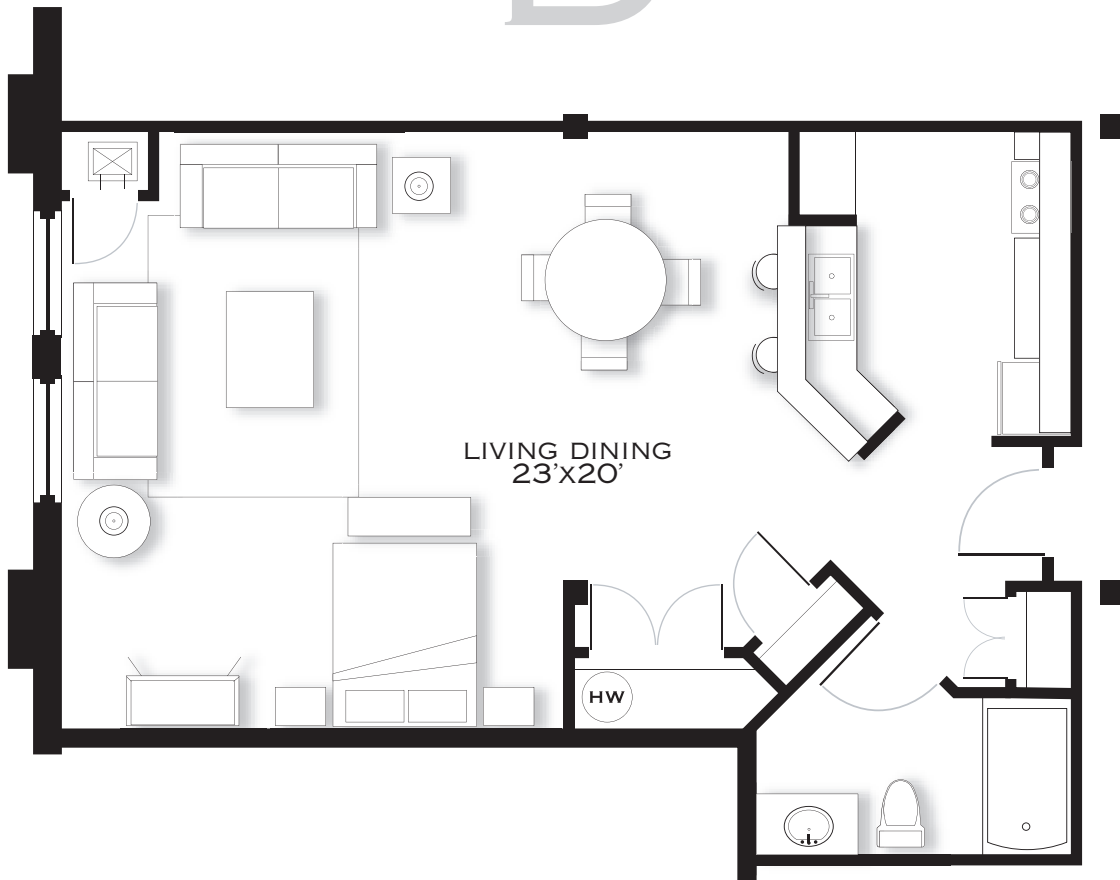

Heritage Place

HISTORIC LIVING IN DOWNTOWN ORILLIA

D

APARTMENT STYLE D / APPROX 750 SQ FT
CONCEPTUAL PLAN, ACTUAL PLAN MAY DIFFER SLIGHTLY