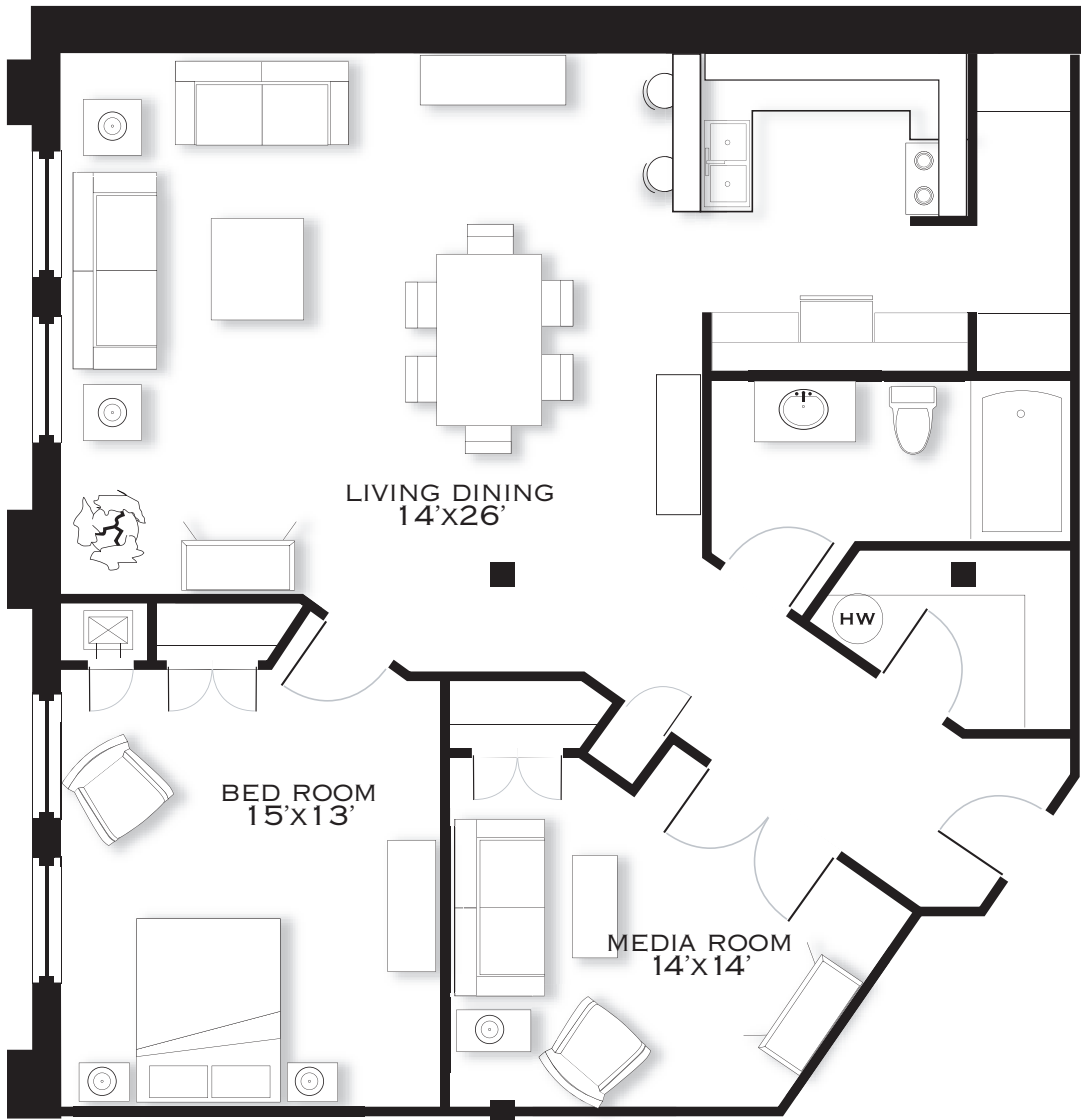

Heritage Place

HISTORIC LIVING IN DOWNTOWN ORILLIA

C

APARTMENT STYLE C / APPROX 1100 SQ FT

CONCEPTUAL PLAN, ACTUAL PLAN MAY DIFFER SLIGHTLY