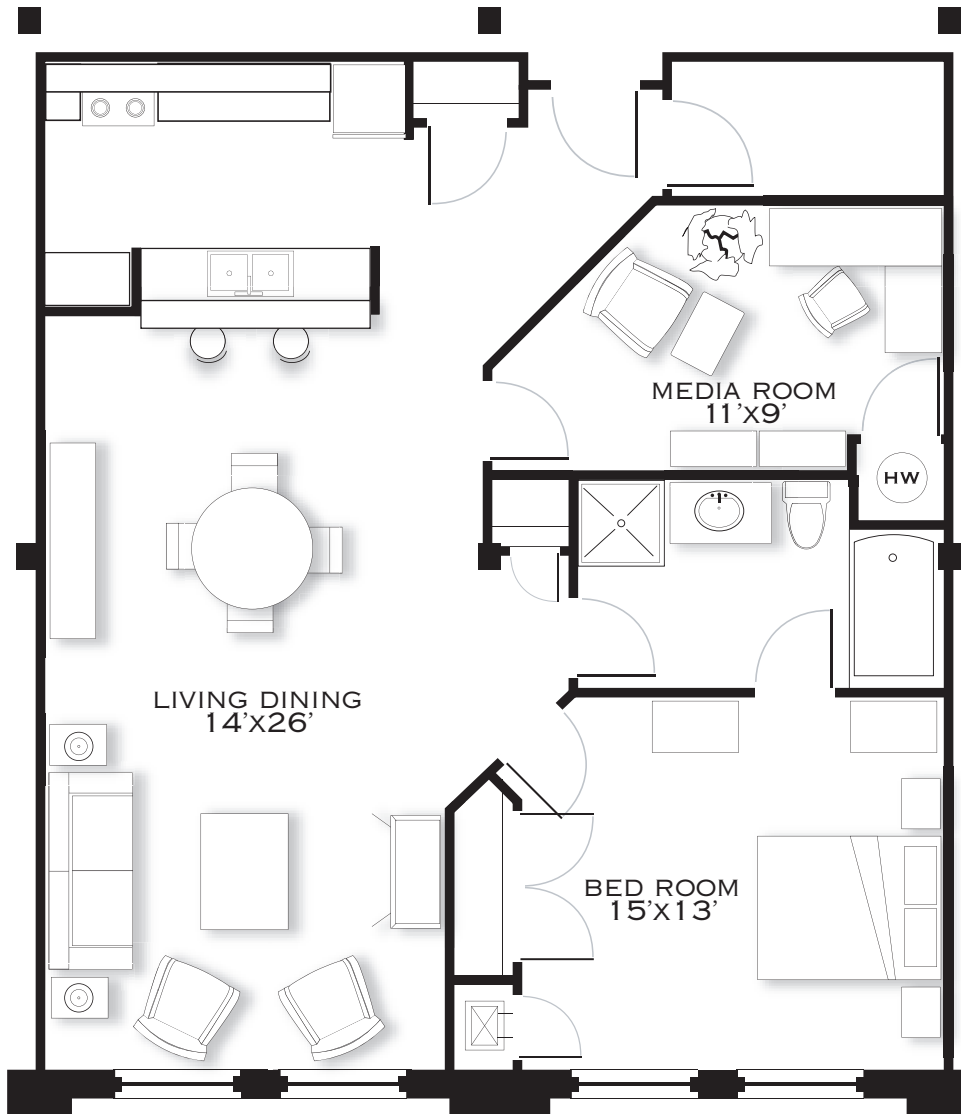

Heritage Place

HISTORIC LIVING IN DOWNTOWN ORILLIA

B

APARTMENT STYLE B / APPROX 1100 SQ FT
CONCEPTUAL PLAN, ACTUAL PLAN MAY DIFFER SLIGHTLY