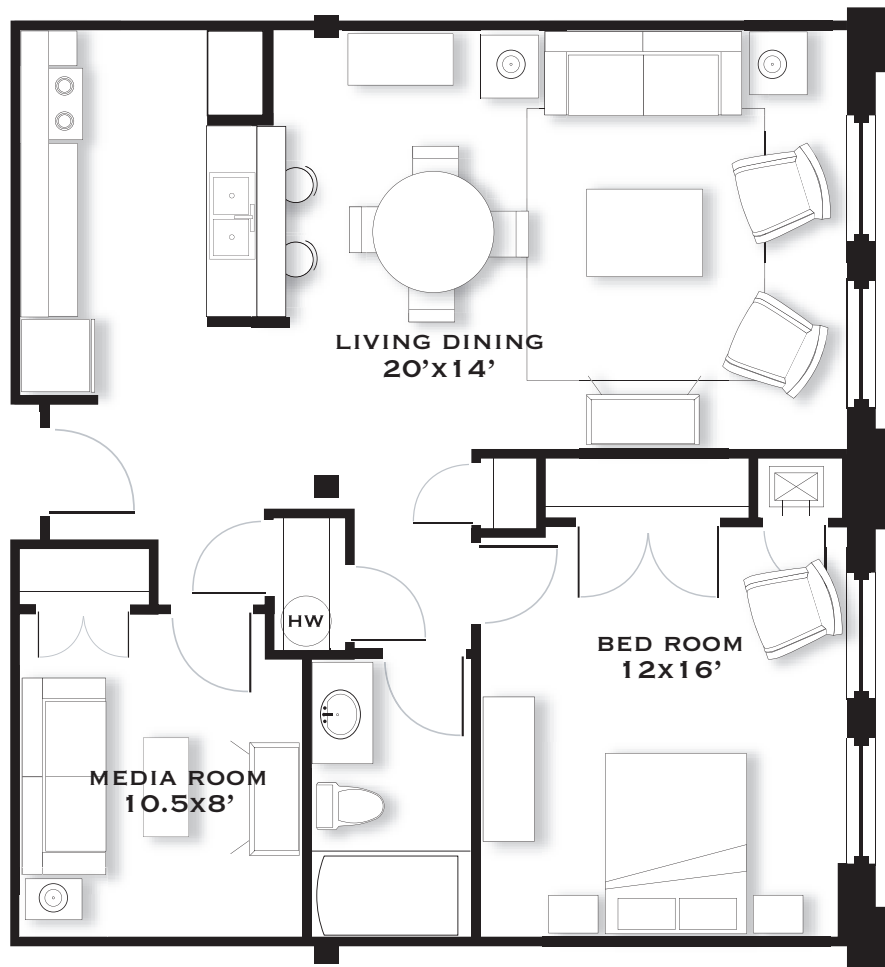

Heritage Place

HISTORIC LIVING IN DOWNTOWN ORILLIA

A

APARTMENT STYLE A / APPROX 920 SQ FT
CONCEPTUAL PLAN, ACTUAL PLAN MAY DIFFER SLIGHTLY